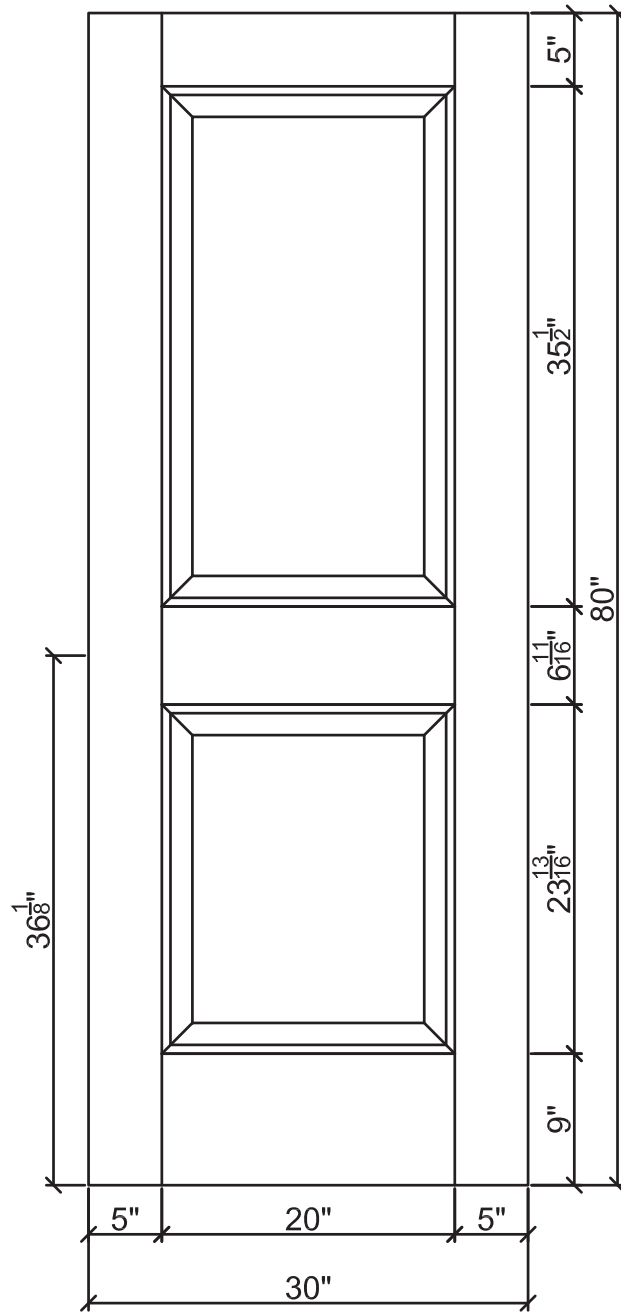

EX-MA210  
30" x 80" x 1-3/4"

5mm mahogany veneer

Mahogany core

5mm mahogany veneer

mahogany wood (2 ply)